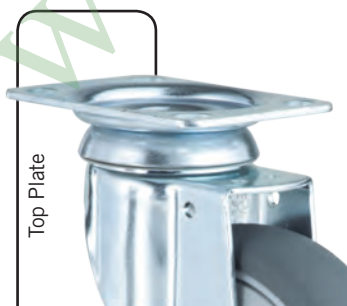

RHOMBUS

367 & 364

APPLICATIONS

- Care beds
- Medical-technical equipment
- Physical therapy equipment
- Rehab apparatus

FEATURES

- Stamped and drawn horn assembly
- Zinc-plated
- Double ball raceway that's sealed

▼ MOUNTING OPTIONS

Hollow Kingpin
LD: 12mm, LU: 1/2"

Expansion Stem*

RHOMBUS

367 & 364

▼ SPECIFICATIONS

Wheel Diameter	Tread Width	Wheel Material	Wheel Bearing	Load Cap (lb)	Top Plate Caster	Top Plate EDP	Hollow Kingpin Caster	Hollow Kingpin EDP
3" (80mm)	1 1/4" (32mm)	TPR	Precision	220	364A35K080RZPF	07276		
3" (80mm)	1 1/4" (32mm)	TPR	Precision	220	367A35K080RZPF	07395	367A35K080RZLD	06304
3" (80mm)	1 1/4" (32mm)	TPR	Precision	220	367H35K080RZPF	08029	367H35K080RZLD	06245
3" (80mm)	1 1/4" (32mm)	TPR	Precision	220	367R35K080RZPF	06111		
4" (100mm)	1 1/4" (32mm)	TPR	Precision	220	364A35K100RZPF	07340		
4" (100mm)	1 1/4" (32mm)	TPR	Precision	220	367A35K100RZPF	07488	367A35K100RZLD	06307
4" (100mm)	1 1/4" (32mm)	TPR	Precision	220	367H35K100RZPF	07986	367H35K100RZLD	06306
4" (100mm)	1 1/4" (32mm)	TPR	Precision	220	367R35K100RZPF	06112		
5" (125mm)	1 1/4" (32mm)	TPR	Precision	220	364A35K125RZPF	07356		
5" (125mm)	1 1/4" (32mm)	TPR	Precision	220	367A35K125RZPF	07571	367A35K125RZLD	07571
5" (125mm)	1 1/4" (32mm)	TPR	Precision	220	367H35K125RZPF	08015	367H35K125RZLD	06309
5" (125mm)	1 1/4" (32mm)	TPR	Precision	220	367R35K125RZPF	06113		
6" (150mm)	1 1/4" (32mm)	TPR	Precision	220	364A35K150RZPF	07298		
6" (150mm)	1 1/4" (32mm)	TPR	Precision	220	367A35K150RZPF	07612	367A35K150RZLD	02109
6" (150mm)	1 1/4" (32mm)	TPR	Precision	220	367H35K150RZPF	08074	367H35K150RZLD	02113
6" (150mm)	1 1/4" (32mm)	TPR	Precision	220	367R35K150RZPF	06124		

The measurements in millimeters are exact.

↑
To order 32C wheel change 35K to 32C.

▼ WHEEL OPTIONS

For grey rubber on metal disk change 35K to 32C

▼ LOCK OPTIONS