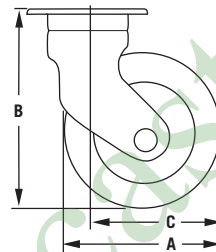

367 SERIES PF

367 SERIES PD

▼ DIMENSIONS

367/364 Series with Top Plate

A: Wheel Diameter	3" (80mm)	4" (100mm)	5" (125mm)	6" (150mm)
B: Overall Height	4 1/2" (117mm)	5 1/4" (137mm)	6 1/2" (163mm)	7 1/2" (189mm)
C: Swivel Radius	3 1/4" (84mm)	3 1/2" (92mm)	3 1/4" (85mm)	4" (100mm)
C: Swivel Radius w/ brake	4" (100mm)	4 1/4" (106mm)	4 1/2" (110mm)	4 1/2" (110mm)

▼ MOUNTING OPTIONS

Hollow Kingpin
LD: 12mm, LU: 1/2"

Expansion Stem*

RHOMBUS

367 & 364

▼ SPECIFICATIONS

Wheel Diameter	Tread Width	Wheel Material	Wheel Bearing	Load Cap (lb)	Top Plate Caster	Top Plate EDP	Hollow Kingpin Caster	Hollow Kingpin EDP
3" (80mm)	1 1/4" (32mm)	TPR	Precision	220	364A35K080RZPF	07276		
3" (80mm)	1 1/4" (32mm)	TPR	Precision	220	367A35K080RZPF	07395	367A35K080RZLD	06304
3" (80mm)	1 1/4" (32mm)	TPR	Precision	220	367H35K080RZPF	08029	367H35K080RZLD	06245
3" (80mm)	1 1/4" (32mm)	TPR	Precision	220	367R35K080RZPF	06111		
4" (100mm)	1 1/4" (32mm)	TPR	Precision	220	364A35K100RZPF	07340		
4" (100mm)	1 1/4" (32mm)	TPR	Precision	220	367A35K100RZPF	07488	367A35K100RZLD	06307
4" (100mm)	1 1/4" (32mm)	TPR	Precision	220	367H35K100RZPF	07986	367H35K100RZLD	06306
4" (100mm)	1 1/4" (32mm)	TPR	Precision	220	367R35K100RZPF	06112		
5" (125mm)	1 1/4" (32mm)	TPR	Precision	220	364A35K125RZPF	07356		
5" (125mm)	1 1/4" (32mm)	TPR	Precision	220	367A35K125RZPF	07571	367A35K125RZLD	07571
5" (125mm)	1 1/4" (32mm)	TPR	Precision	220	367H35K125RZPF	08015	367H35K125RZLD	06309
5" (125mm)	1 1/4" (32mm)	TPR	Precision	220	367R35K125RZPF	06113		
6" (150mm)	1 1/4" (32mm)	TPR	Precision	220	364A35K150RZPF	07298		
6" (150mm)	1 1/4" (32mm)	TPR	Precision	220	367A35K150RZPF	07612	367A35K150RZLD	02109
6" (150mm)	1 1/4" (32mm)	TPR	Precision	220	367H35K150RZPF	08074	367H35K150RZLD	02113
6" (150mm)	1 1/4" (32mm)	TPR	Precision	220	367R35K150RZPF	06124		

The measurements in millimeters are exact.

↑
To order 32C wheel change 35K to 32C.

▼ WHEEL OPTIONS

For grey rubber on metal disk change 35K to 32C

▼ LOCK OPTIONS