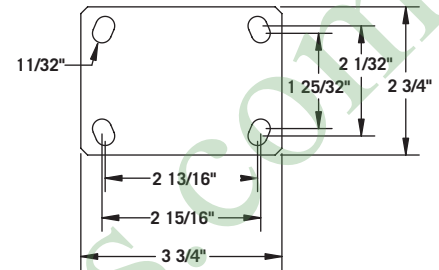

367 SERIES PF

367 SERIES PD

▼ DIMENSIONS

367/364 Series with Top Plate

A: Wheel Diameter	3" (80mm)	4" (100mm)	5" (125mm)	6" (150mm)
B: Overall Height	4 1/2" (117mm)	5 1/4" (137mm)	6 1/2" (163mm)	7 1/2" (189mm)
C: Swivel Radius	3 1/4" (84mm)	3 1/2" (92mm)	3 1/4" (85mm)	4" (100mm)
C: Swivel Radius w/ brake	4" (100mm)	4 1/4" (106mm)	4 1/2" (110mm)	4 1/2" (110mm)

▼ MOUNTING OPTIONS

Hollow Kingpin
LD: 12mm, LU: 1/2"

Expansion Stem*

RHOMBUS

367 & 364

▼ SPECIFICATIONS

Wheel Diameter	Tread Width	Wheel Material	Wheel Bearing	Load Cap (lb)	Top Plate Caster	Top Plate EDP	Hollow Kingpin Caster	Hollow Kingpin EDP
3" (80mm)	1 1/4" (32mm)	TPR	Precision	220	364A35K080RZPF	07276		
3" (80mm)	1 1/4" (32mm)	TPR	Precision	220	367A35K080RZPF	07395	367A35K080RZLD	06304
3" (80mm)	1 1/4" (32mm)	TPR	Precision	220	367H35K080RZPF	08029	367H35K080RZLD	06245
3" (80mm)	1 1/4" (32mm)	TPR	Precision	220	367R35K080RZPF	06111		
4" (100mm)	1 1/4" (32mm)	TPR	Precision	220	364A35K100RZPF	07340		
4" (100mm)	1 1/4" (32mm)	TPR	Precision	220	367A35K100RZPF	07488	367A35K100RZLD	06307
4" (100mm)	1 1/4" (32mm)	TPR	Precision	220	367H35K100RZPF	07986	367H35K100RZLD	06306
4" (100mm)	1 1/4" (32mm)	TPR	Precision	220	367R35K100RZPF	06112		
5" (125mm)	1 1/4" (32mm)	TPR	Precision	220	364A35K125RZPF	07356		
5" (125mm)	1 1/4" (32mm)	TPR	Precision	220	367A35K125RZPF	07571	367A35K125RZLD	07571
5" (125mm)	1 1/4" (32mm)	TPR	Precision	220	367H35K125RZPF	08015	367H35K125RZLD	06309
5" (125mm)	1 1/4" (32mm)	TPR	Precision	220	367R35K125RZPF	06113		
6" (150mm)	1 1/4" (32mm)	TPR	Precision	220	364A35K150RZPF	07298		
6" (150mm)	1 1/4" (32mm)	TPR	Precision	220	367A35K150RZPF	07612	367A35K150RZLD	02109
6" (150mm)	1 1/4" (32mm)	TPR	Precision	220	367H35K150RZPF	08074	367H35K150RZLD	02113
6" (150mm)	1 1/4" (32mm)	TPR	Precision	220	367R35K150RZPF	06124		

The measurements in millimeters are exact.

↑
To order 32C wheel change 35K to 32C.

▼ WHEEL OPTIONS

For grey rubber on metal disk change 35K to 32C

▼ LOCK OPTIONS