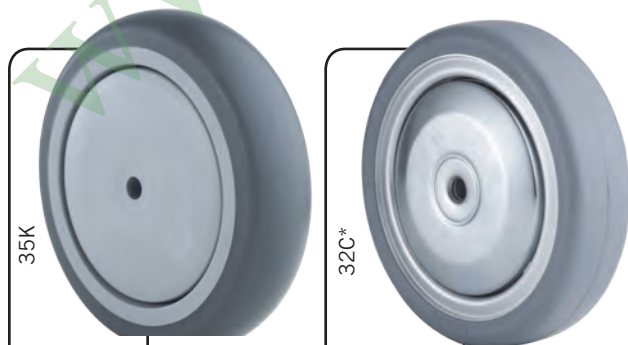

RHOMBUS

367 & 364

APPLICATIONS

- Care beds
- Medical-technical equipment
- Physical therapy equipment
- Rehab apparatus

FEATURES

- Stamped and drawn horn assembly
- Zinc-plated
- Double ball raceway that's sealed

▼ MOUNTING OPTIONS

Hollow Kingpin
LD: 12mm, LU: 1/2"

Expansion Stem*

RHOMBUS

367 & 364

▼ SPECIFICATIONS

Wheel Diameter	Tread Width	Wheel Material	Wheel Bearing	Load Cap (lb)	Top Plate Caster	Top Plate EDP	Hollow Kingpin Caster	Hollow Kingpin EDP
3" (80mm)	1 1/4" (32mm)	TPR	Precision	220	364A35K080RZPF	07276		
3" (80mm)	1 1/4" (32mm)	TPR	Precision	220	367A35K080RZPF	07395	367A35K080RZLD	06304
3" (80mm)	1 1/4" (32mm)	TPR	Precision	220	367H35K080RZPF	08029	367H35K080RZLD	06245
3" (80mm)	1 1/4" (32mm)	TPR	Precision	220	367R35K080RZPF	06111		
4" (100mm)	1 1/4" (32mm)	TPR	Precision	220	364A35K100RZPF	07340		
4" (100mm)	1 1/4" (32mm)	TPR	Precision	220	367A35K100RZPF	07488	367A35K100RZLD	06307
4" (100mm)	1 1/4" (32mm)	TPR	Precision	220	367H35K100RZPF	07986	367H35K100RZLD	06306
4" (100mm)	1 1/4" (32mm)	TPR	Precision	220	367R35K100RZPF	06112		
5" (125mm)	1 1/4" (32mm)	TPR	Precision	220	364A35K125RZPF	07356		
5" (125mm)	1 1/4" (32mm)	TPR	Precision	220	367A35K125RZPF	07571	367A35K125RZLD	07571
5" (125mm)	1 1/4" (32mm)	TPR	Precision	220	367H35K125RZPF	08015	367H35K125RZLD	06309
5" (125mm)	1 1/4" (32mm)	TPR	Precision	220	367R35K125RZPF	06113		
6" (150mm)	1 1/4" (32mm)	TPR	Precision	220	364A35K150RZPF	07298		
6" (150mm)	1 1/4" (32mm)	TPR	Precision	220	367A35K150RZPF	07612	367A35K150RZLD	02109
6" (150mm)	1 1/4" (32mm)	TPR	Precision	220	367H35K150RZPF	08074	367H35K150RZLD	02113
6" (150mm)	1 1/4" (32mm)	TPR	Precision	220	367R35K150RZPF	06124		

The measurements in millimeters are exact.

↑
To order 32C wheel change 35K to 32C.

▼ WHEEL OPTIONS

For grey rubber on metal disk change 35K to 32C

▼ LOCK OPTIONS