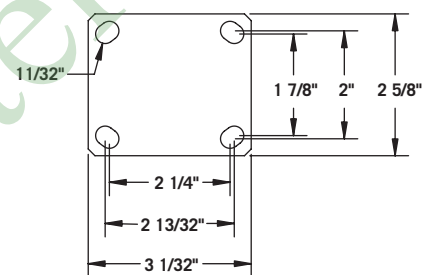

367 SERIES PF

367 SERIES PD

▼ DIMENSIONS

367/364 Series with Top Plate

A: Wheel Diameter	3" (80mm)	4" (100mm)	5" (125mm)	6" (150mm)
B: Overall Height	4 1/2" (117mm)	5 1/4" (137mm)	6 1/2" (163mm)	7 1/2" (189mm)
C: Swivel Radius	3 1/4" (84mm)	3 1/2" (92mm)	3 1/4" (85mm)	4" (100mm)
C: Swivel Radius w/ brake	4" (100mm)	4 1/4" (106mm)	4 1/2" (110mm)	4 1/2" (110mm)

▼ MOUNTING OPTIONS

Hollow Kingpin
LD: 12mm, LU: 1/2"

Expansion Stem*

RHOMBUS

367 & 364

▼ SPECIFICATIONS

Wheel Diameter	Tread Width	Wheel Material	Wheel Bearing	Load Cap (lb)	Top Plate Caster	Top Plate EDP	Hollow Kingpin Caster	Hollow Kingpin EDP
3" (80mm)	1 1/4" (32mm)	TPR	Precision	220	364A35K080RZPF	07276		
3" (80mm)	1 1/4" (32mm)	TPR	Precision	220	367A35K080RZPF	07395	367A35K080RZLD	06304
3" (80mm)	1 1/4" (32mm)	TPR	Precision	220	367H35K080RZPF	08029	367H35K080RZLD	06245
3" (80mm)	1 1/4" (32mm)	TPR	Precision	220	367R35K080RZPF	06111		
4" (100mm)	1 1/4" (32mm)	TPR	Precision	220	364A35K100RZPF	07340		
4" (100mm)	1 1/4" (32mm)	TPR	Precision	220	367A35K100RZPF	07488	367A35K100RZLD	06307
4" (100mm)	1 1/4" (32mm)	TPR	Precision	220	367H35K100RZPF	07986	367H35K100RZLD	06306
4" (100mm)	1 1/4" (32mm)	TPR	Precision	220	367R35K100RZPF	06112		
5" (125mm)	1 1/4" (32mm)	TPR	Precision	220	364A35K125RZPF	07356		
5" (125mm)	1 1/4" (32mm)	TPR	Precision	220	367A35K125RZPF	07571	367A35K125RZLD	07571
5" (125mm)	1 1/4" (32mm)	TPR	Precision	220	367H35K125RZPF	08015	367H35K125RZLD	06309
5" (125mm)	1 1/4" (32mm)	TPR	Precision	220	367R35K125RZPF	06113		
6" (150mm)	1 1/4" (32mm)	TPR	Precision	220	364A35K150RZPF	07298		
6" (150mm)	1 1/4" (32mm)	TPR	Precision	220	367A35K150RZPF	07612	367A35K150RZLD	02109
6" (150mm)	1 1/4" (32mm)	TPR	Precision	220	367H35K150RZPF	08074	367H35K150RZLD	02113
6" (150mm)	1 1/4" (32mm)	TPR	Precision	220	367R35K150RZPF	06124		

The measurements in millimeters are exact.

↑
To order 32C wheel change 35K to 32C.

▼ WHEEL OPTIONS

For grey rubber on metal disk change 35K to 32C

▼ LOCK OPTIONS