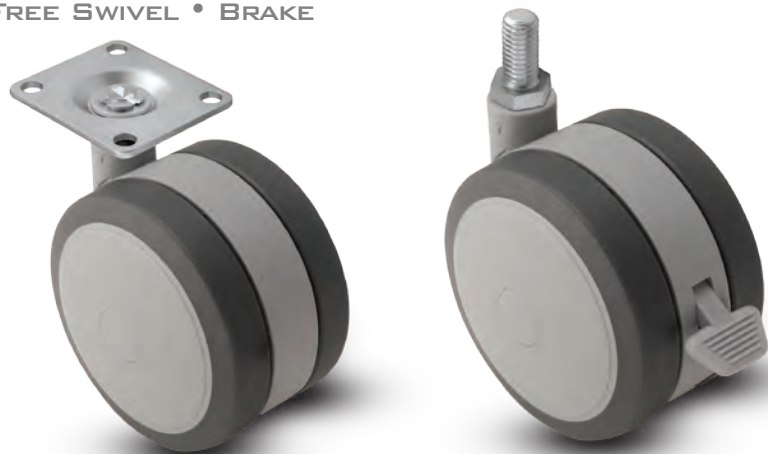

GREY TECH (GT) CASTERS

GRIP RING STEM, THREADED
STEM & SWIVEL PLATE MODELS
FREE SWIVEL • BRAKE

APPLICATIONS

- Electronic Equipment
- Medical Equipment
- Audio/Visual Equipment
- Furniture

FEATURES

- Soft 70-75/A durometer tread constructed of high-tech thermoplastic elastomer
- High load ratings
- Quite mobility
- Riveted axle for positive wheel retention

Soft tread twin wheel caster for quiet mobility

GRIP RING/THREADED STEM MODELS

Wheel Diameter Inches (mm)	Tread Width (Inches)	Wheel Description	Capacity (Lbs)	Load Height Inches (mm)	Swivel Radius Inches (mm)	Wheel Bearing	Model Number
2 (50)	2-1/4	Thermoplastic Rubber	75	2-1/4" (57)	1-13/16" (46)	Plain	GT-02TPO-200-SW-
3 (75)	2-1/4	Thermoplastic Rubber	165	3-1/4" (83)	2-1/2" (64)	Plain	GT-03TPO-200-SW-
4 (100)	2-1/4	Thermoplastic Rubber	225	4-3/8" (111)	3-5/8" (92)	Plain	GT-04TPO-200-SW-
5 (125)	2-1/4	Thermoplastic Rubber	225	5-7/16" (138)	4-1/2" (114)	Plain	GT-05TPO-200-SW-

GRIP RING/THREADED STEM BRAKE MODELS

2 (50)	2-1/4	Thermoplastic Rubber	75	2-1/4" (57)	2-3/8" (60)	Plain	GT-02TPO-200-TB-
3 (75)	2-1/4	Thermoplastic Rubber	165	3-1/4" (83)	3-3/16" (81)	Plain	GT-03TPO-200-TB-
4 (100)	2-1/4	Thermoplastic Rubber	225	4-3/8" (111)	4-1/2" (114)	Plain	GT-04TPO-200-TB-
5 (125)	2-1/4	Thermoplastic Rubber	225	5-7/16" (138)	5-1/8" (130)	Plain	GT-05TPO-200-TB-

TOP PLATE MODELS

2 (50)	2-1/4	Thermoplastic Rubber	75	2-3/8" (60)	1-13/16" (46)	Plain	GT-02TPO-200-SW-
3 (75)	2-1/4	Thermoplastic Rubber	165	3-1/2" (89)	2-1/2" (64)	Plain	GT-03TPO-200-SW-
4 (100)	2-1/4	Thermoplastic Rubber	225	4-5/8" (117)	3-5/8" (92)	Plain	GT-04TPO-200-SW-
5 (125)	2-1/4	Thermoplastic Rubber	225	5-5/8" (143)	4-1/2" (114)	Plain	GT-05TPO-200-SW-