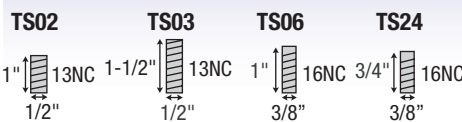

Soft tread twin wheel caster for quiet mobility

GRIP RING/THREADED STEM MODELS

Wheel Diameter Inches (mm)	Tread Width (Inches)	Wheel Description	Capacity (Lbs)	Load Height Inches (mm)	Swivel Radius Inches (mm)	Wheel Bearing	Model Number
2 (50)	2-1/4	Thermoplastic Rubber	75	2-1/4" (57)	1-13/16" (46)	Plain	GT-02TPO-200-SW-
3 (75)	2-1/4	Thermoplastic Rubber	165	3-1/4" (83)	2-1/2" (64)	Plain	GT-03TPO-200-SW-
4 (100)	2-1/4	Thermoplastic Rubber	225	4-3/8" (111)	3-5/8" (92)	Plain	GT-04TPO-200-SW-
5 (125)	2-1/4	Thermoplastic Rubber	225	5-7/16" (138)	4-1/2" (114)	Plain	GT-05TPO-200-SW-

TOP PLATE MODELS

2 (50)	2-1/4	Thermoplastic Rubber	75	2-3/8" (60)	1-13/16" (46)	Plain	GT-02TPO-200-SW-
3 (75)	2-1/4	Thermoplastic Rubber	165	3-1/2" (89)	2-1/2" (64)	Plain	GT-03TPO-200-SW-
4 (100)	2-1/4	Thermoplastic Rubber	225	4-5/8" (117)	3-5/8" (92)	Plain	GT-04TPO-200-SW-
5 (125)	2-1/4	Thermoplastic Rubber	225	5-5/8" (143)	4-1/2" (114)	Plain	GT-05TPO-200-SW-

TOP PLATE BRAKE MODELS

2 (50)	2-1/4	Thermoplastic Rubber	75	2-3/8" (60)	2-3/8" (60)	Plain	GT-02TPO-200-TB-
3 (75)	2-1/4	Thermoplastic Rubber	165	3-1/2" (89)	3-3/16" (81)	Plain	GT-03TPO-200-TB-
4 (100)	2-1/4	Thermoplastic Rubber	225	4-5/8" (117)	4-1/2" (114)	Plain	GT-04TPO-200-TB-
5 (125)	2-1/4	Thermoplastic Rubber	225	5-5/8" (143)	5-1/8" (130)	Plain	GT-05TPO-200-TB-

Specify fitting code, see fittings below for dimensions:

GRIP RING STEM FITTINGS

THREADED STEM FITTINGS

TOP PLATES

See fittings page for more options.